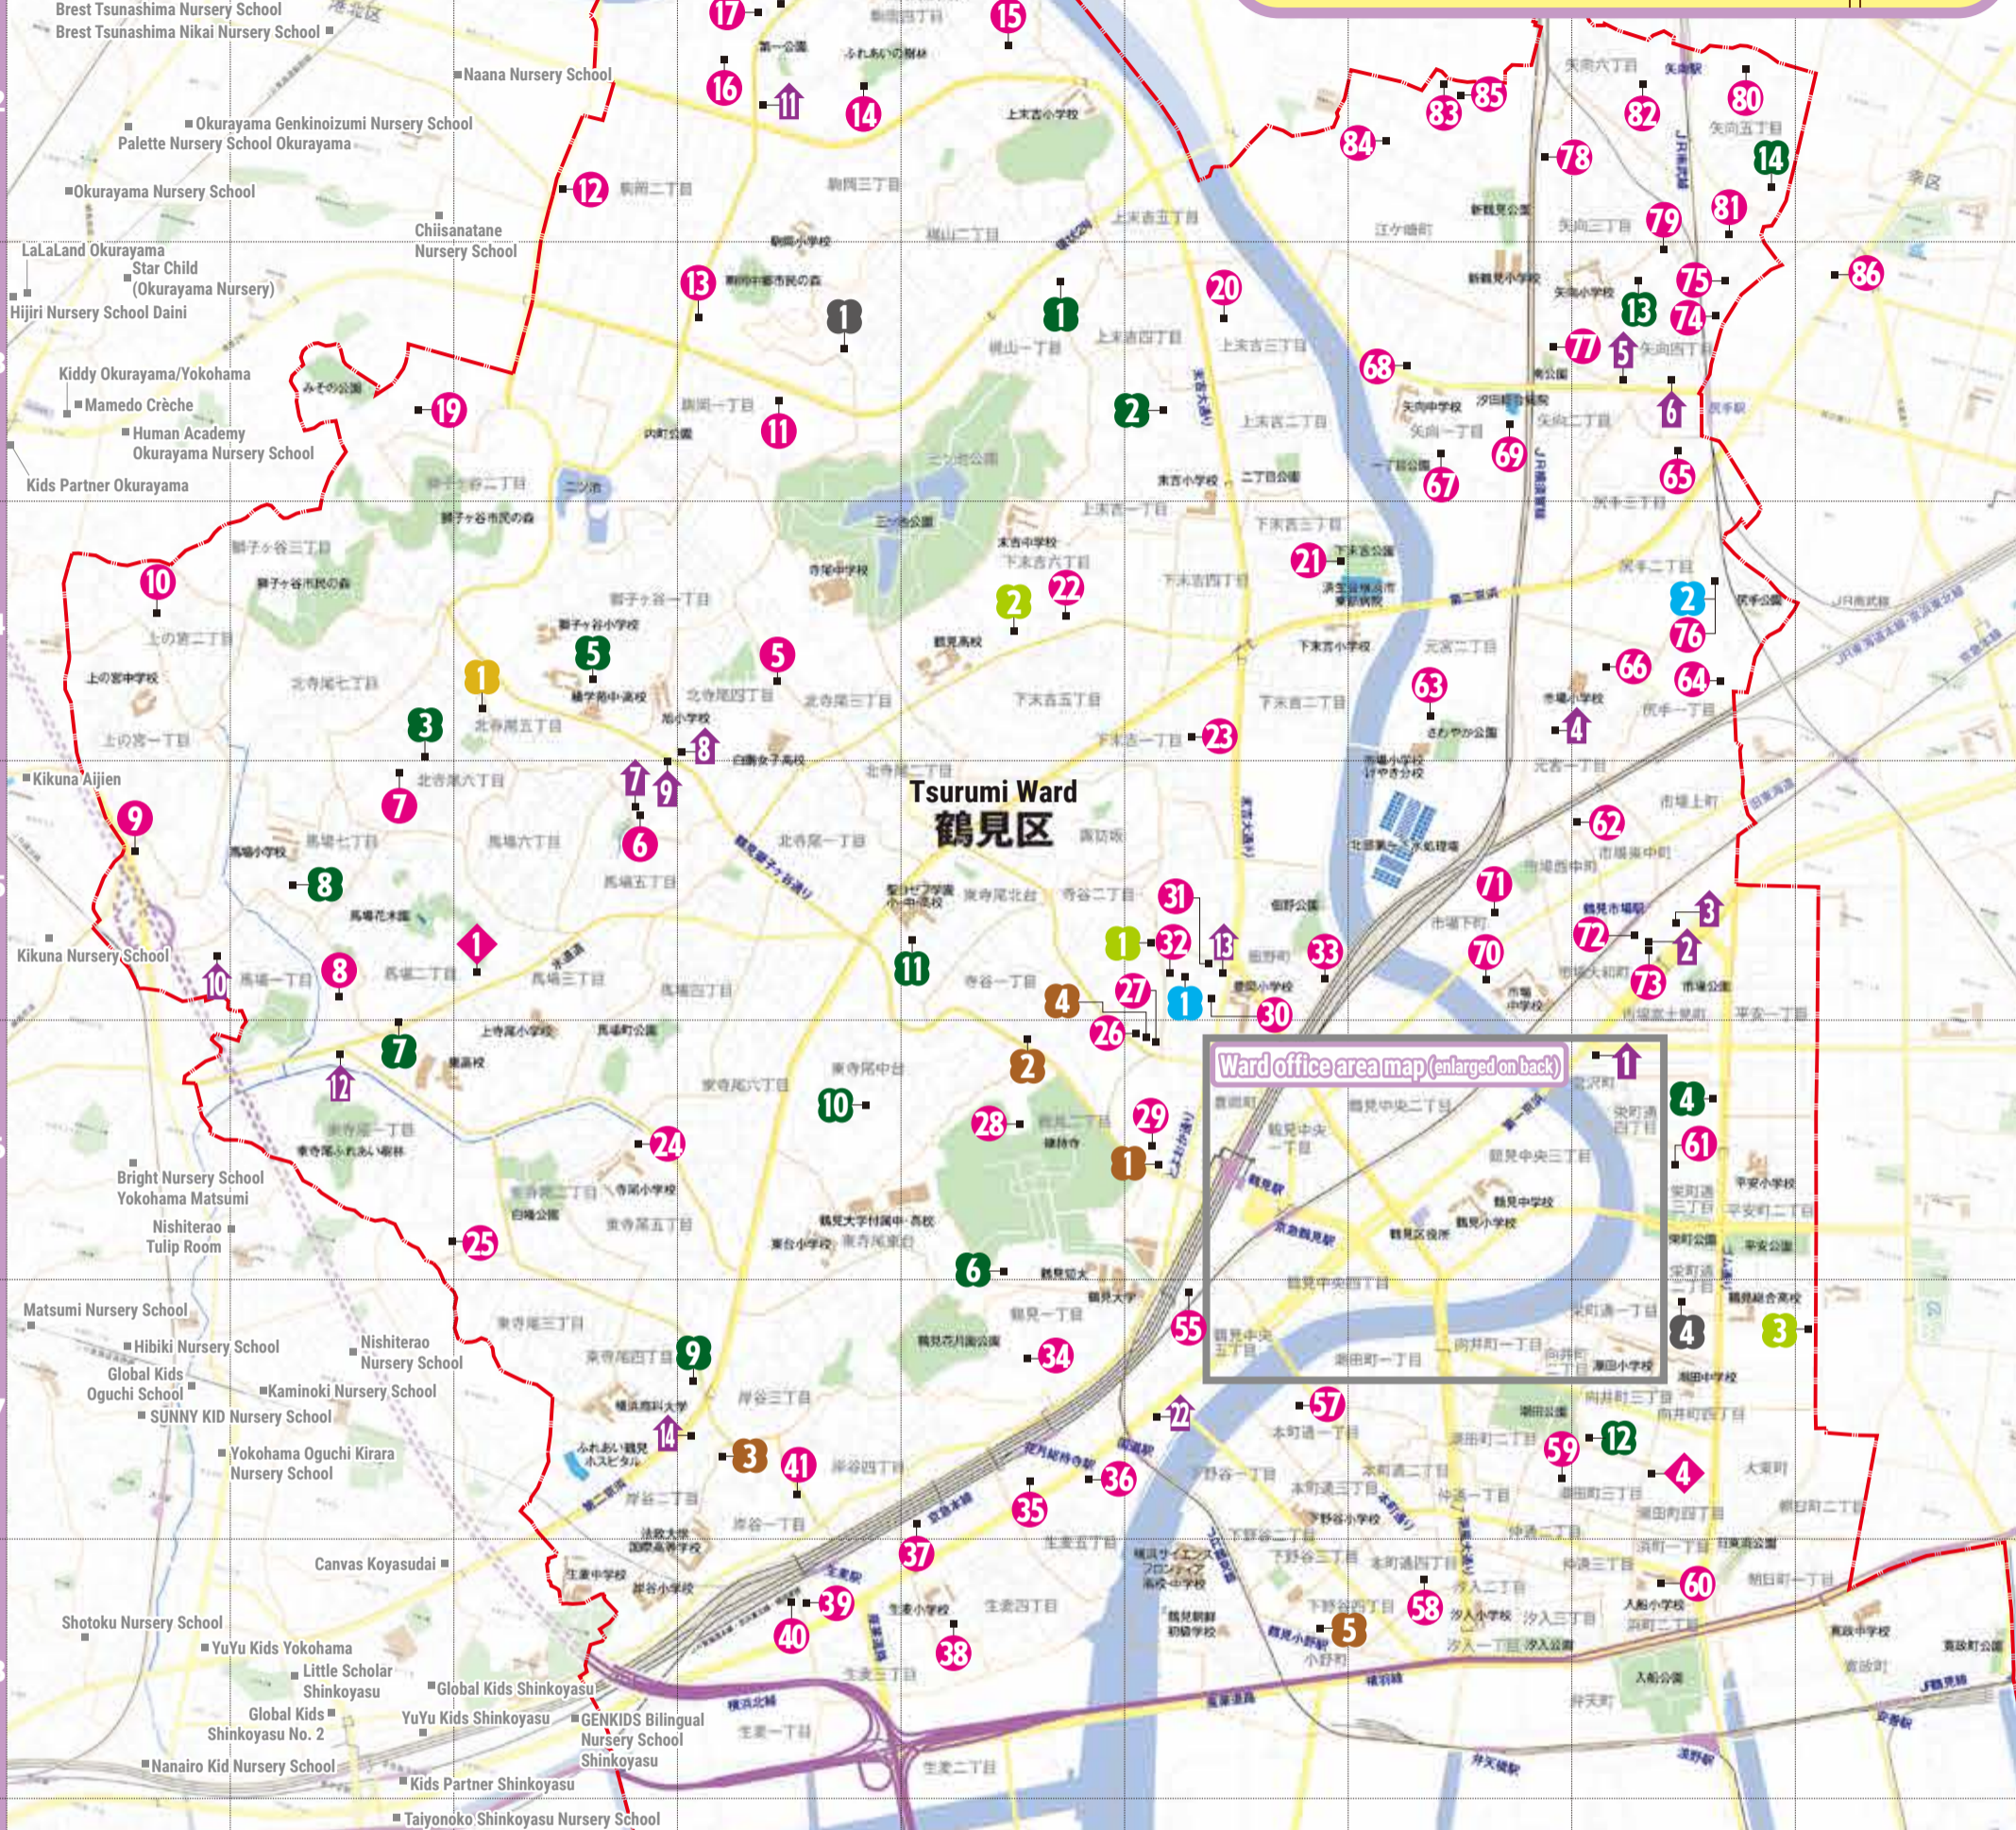

**Tsurumi Ward Map**  
**of Nursery Facilities,**  
**etc.**

Public nursery facilities		Licensed nursery facilities	
1 Baba Nursery School	C-5	18 Manabi no Mori - Komaoka Kid's School	D-2
2 Tsurumi Nursery School	Back	19 Emi Nursery School	B-3
3 Ashihozaki Nursery School	Back	20 Kamisueyoshi Shirayuri Nursery School	F-3
4 Ushioda Nursery School	H-7	21 Sueyoshi Izumi Nursery School	F-4
5 Kitaterao Daini Mutsumi Nursery School	D-4	22 Tsurumi Doronko Nursery School	E-4
6 Kitaterao Mutsumi Nursery School	C-5	23 Sueyoshi Nikoniko Nursery School	F-4
7 Nemunoki Kitaterao Nursery School	B-5	24 WaoWao Higashiterao Nursery School	C-6
8 Baba Doronko Nursery School	B-5	25 Higashiterao Doronko Nursery School	B-6
9 Benesse Kikuna Nursery School	A-5	26 Fairy Tale Tsubasa	F-6
10 Kikuna Heart Nursery School	A-4	27 Fairy Tale Mirai	F-6
11 Komaoka Genkids Nursery School	D-3	28 Sojiji Nursery School	E-6
12 Nijnokaze Nursery School	C-2	29 Luce Nursery School Tsurumi	F-6
13 SANDA KID Nursery School	D-3	30 Toyooka Himawari Nursery School	F-5
14 Nijiuro Nursery School Komaoka 4-Chome	D-2	31 Miyusato Nursery School	F-5
15 Komaoka Nursery School	E-2	32 Yokohama Yamate Montessori Nursery School	F-5
16 Ashitaba Nursery School Komaoka	D-2	33 Ayumi Nursery School Tsurumi	F-5
17 Nijiuro Nursery School Komaoka	D-2	34 Tsurumi Infant Welfare Center Nursery School	E-7
		35 Hanazono Nursery School Baby Home	E-7
		36 Kagetsuenmae Kokowa Nursery School	E-7
		37 Yokohama Sakura Nursery School	E-7
		38 Namamugi Nursery School	E-8
		39 Namamugi Pocket Nursery School	D-8
		40 Star Child (Namamugi Nursery)	D-8
		41 SEA KID Nursery School	D-7
		42 P's Smile Nursery School	Back
		43 Tsurumi Pocket Nursery School	Back
		44 J Kids Planet Tsurumi Nursery School	Back
		45 Kuwanomi Tsurumi Nursery School	Back
		46 Beans Nursery School	Back
		47 Tsurumi Akebono Nursery School	Back
		48 Tsurumi Chuo Hanakago Nursery School	Back
		49 Nursery Tsurumi	Back
		50 Miyu Chuo Nursery School	Back
		51 Poppins Nursery School Tsurumi	Back
		52 Earth Nursery School Tsurumi Chuo	Back
		53 Tsurumi Suzuran Nursery School	Back
		54 Triangle Smile	Back
		55 Kamome Nursery School	F-7
		56 Nursery School Sky Wing	Back
		57 Sojiji Honcho-dori Nursery School	F-7
		58 Mitsuru Nursery School	G-8
		59 Mitsubachi Nursery School	G-7
		60 Irifunenomori Nursery School	H-8
		61 Tozen Nursery School	H-6
		62 Wakuwakunomori Nursery School	H-5
		63 Nemunoki Motomiya Nursery School	G-4
		64 Tsurumi Luna Nursery School	H-4
		65 Taiyonoko Shitte Nursery School	H-3
		66 Ichiba Nursery School	H-4
		67 WaoWao Nursery School	G-3
		68 Merhalsa Nursery School Hibiki Yako	G-3
		69 Yako Akebono Nursery School	G-3
		70 Ashitaba Nursery School Tsurumi	G-5
		71 Ohana Tsurumi Nursery School	G-5
		72 Ichiba Pocket Nursery School	H-5
		73 Taiyonoko Tsurumi Ichiba Nursery School	H-5
		74 Shitte Skip Nursery School	H-3
		75 Yokohama Yako Kirara Nursery School	H-3
		76 Brest Shitte Nursery School	H-4
		77 Koalakko House Le soleil	G-3
		78 Yumeiro Nursery School	G-2
		79 Gakken Nursery School Yako	H-3
		80 Yako Nursery School	H-2
		81 Benesse Yako Nursery School	H-2
		82 Star Child (Yako Nursery)	H-2
		83 Shintsurumi Hanakago Nursery School	G-2
		84 WaoWao Egasaki Nursery School	G-2
		85 Kinoshita Nursery School Egasaki	G-2
		86 Saiwai Izumi Nursery School	I-3
		<b>Small-scale childcare services</b>	
		7 Kitaterao Mutsumi Small-scale Nursery Facility	C-5
		8 Kitaterao 4-Chome Mutsumi Small-scale Nursery Facility	D-4
		9 Fluffy Small-scale Nursery School	C-5
		10 Kuwanomi Baba Nursery School	A-5
		11 Himawari Nikoniko Nursery School	D-2
		12 Minna no Ie Higashiterao	B-6
		13 Lumiere Small-scale Nursery School	F-5
		14 SAIL KID Nursery School	D-7
		15 Tsurumi Chuo Heart Nursery School	Back
		16 Tsurumi Nukumori Nursery School	Back
		17 Kiraboshi Nursery School	Back
		18 Orange House Tsurumi Nursery School	Back
		19 Shiotsurubashi Heart Nursery School	Back
		20 Hidamari Nursery School	Back
		21 Tsurumi Sunflower Nursery School	Back
		22 Tsurumi Nanohana Nursery School	F-7